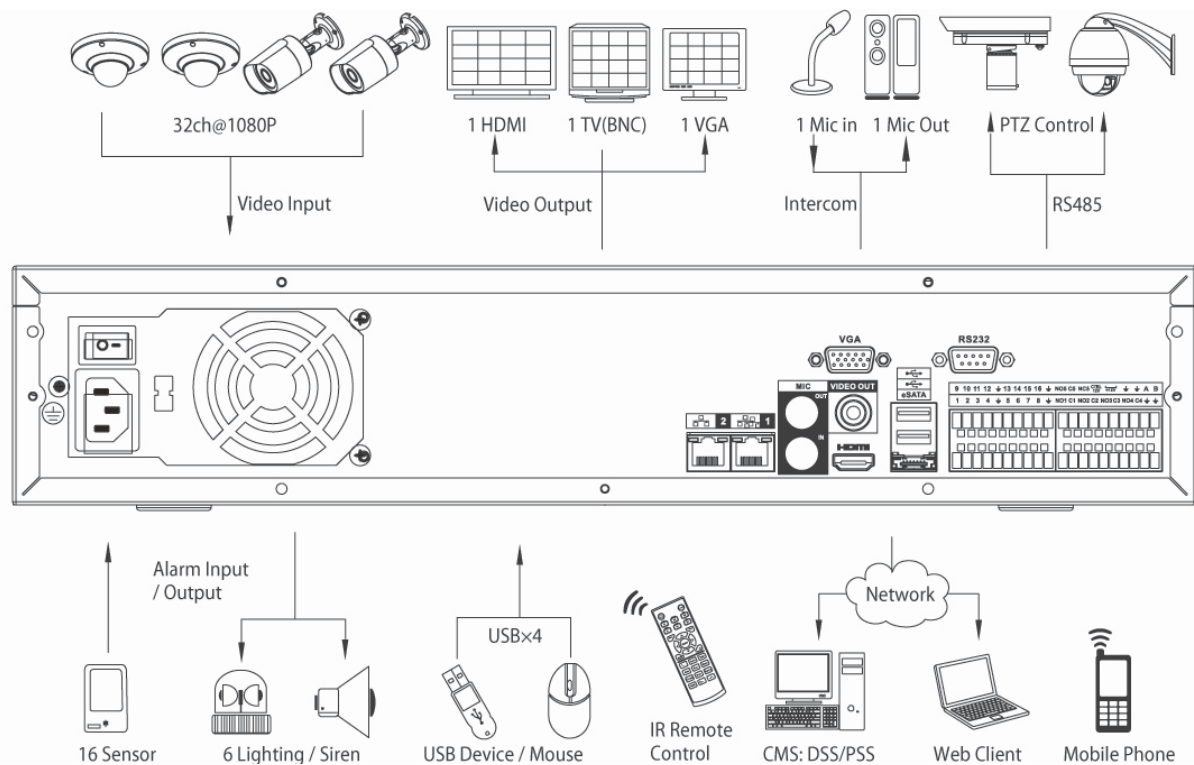

DH-NVR7808/7816/7832/7864

Auxiliary Interface	
USB	4 ports (2 Rear), USB2.0
RS232	1 port, For PC communication & Keyboard
RS485	1 port, For PTZ control
General	
Power Supply	AC 100V~240V, 50/60 Hz
Power Consumption	75W (without HDD)
Working Environment	-10°C~+55°C / 10%~90%RH / 86~106kpa
Dimension (W×D×H)	2U, 440mm×460mm×89mm
Weight	6KG (without HDD)

System Connection

* Take NVR7832 as an example

Dahua Technology Co., Ltd.

1187 BinAn Road, Binjiang District, Hangzhou, China

Tel: +86-571-87688883

Fax: +86-571-87688815

Email: overseas@dahuatech.com

www.dahuasecurity.com

*Design and specifications are subject to change without notice.

© 2013 Dahua Technology Co., Ltd.